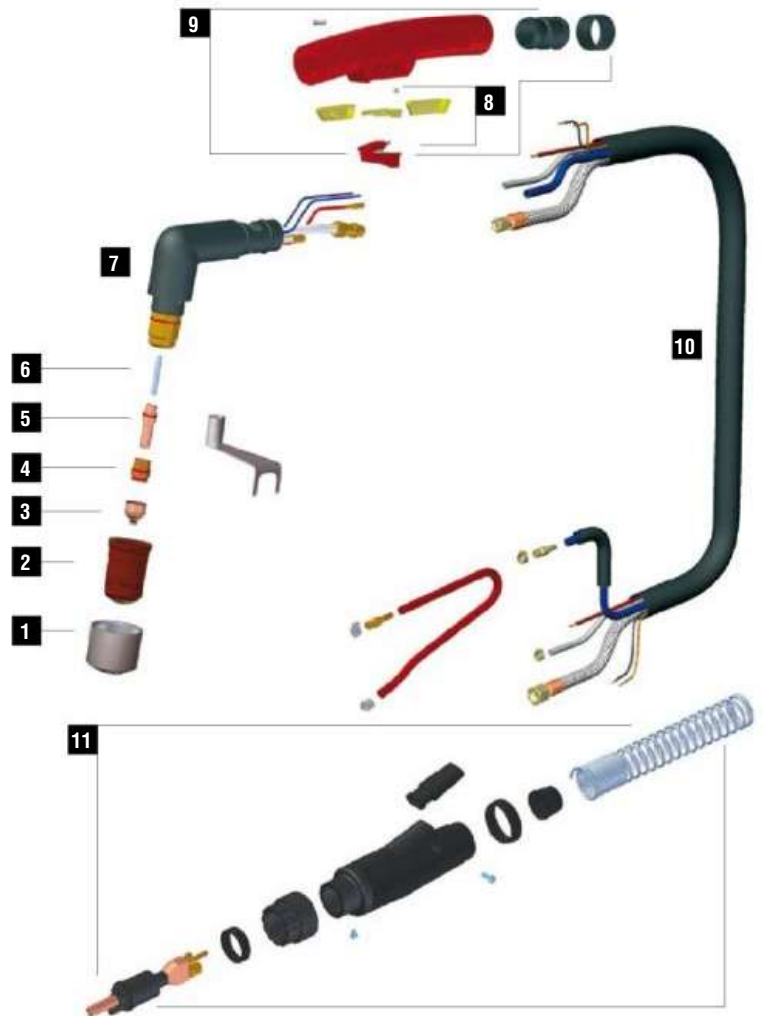

# ERGOCUT AW 201

CE EN60974-7

CODE	↔		
PB0003	6 m	19.7'	 CENTRAL 004

For all pin connection schemes see page 114

TECHNICAL DATA		
 HF	ERGOCUT AW 201	
 1 m	1,2 kg	2.65 lb
 V PEAK	500	
	4 bar	
	50 l/min	
	2-4 bar	
	1.45 l/min	
 X 100%	200A	
	40-50 mm	1"9/16-2"

	CODE		Description	Ø			CONTACT		DRAG		GOUGING		REF		
1	CV0011		stand off guide			23 mm							1386	10	
1	CV0012		stand off guide			30 mm							1408	2	
1	CV0013		stand off guide			33 mm							1406	2	
1	CV0014		stand off guide			30 mm								2	
1	CV0021		stand off guide	32,8 mm		40,6 mm								1	
1	CV0083		gouging shield			21,8 mm								10	
2	CV0078		insulator for PC0125			12,5 mm								10	
2	PC0123		long life nozzle			50,4 mm								2	
2	PC0125		long life nozzle (CV0078 included)			53 mm								2	
2	PC0126		long life nozzle			53 mm								2	
3	PD0113-30		gouging tip	3,0 mm	1/8"	20,7 mm							-	10	
3	PD0115-10		60 A	1,0 mm	.040"	18,5 mm								10	
3	PD0115-12		70 A	1,2 mm	.047"	18,5 mm									10
3	PD0115-14		100 A	1,4 mm	.055"	18,5 mm									10
3	PD0115-16		130 A	1,6 mm	.063"	18,5 mm									10
3	PD0115-18		150 A	1,8 mm	.071"	18,5 mm									10
3	PD0115-20		200 A	2,0 mm	5/64"	18,5 mm									10
3	PD0115-30		gouging tip	3,0 mm	1/8"	18,5 mm									10
4	PE0114			diffuser			17,9 mm								2
5	CV0080		tool for wear parts											1	
5	PR0118		electrode			31,2 mm								10	
6	FH0866		air tube			34,5								1	

	CODE		Description	
7	EA0203		O-ring Ø 22x2 mm	10
7	PG0005		plasma torch head	1
8	BW0340		safety trigger	1
8	BX0020		trigger	10
9	BW0311		cable joint	1
9	TP0111		handle kit	1
10	PH0057		cable assembly - 7,6m / 25' - 1/4 G	1
11	PT0024		Plasma central adaptor, torch side -Water	1

CODE	REPAIR KIT INCLUDED IN THE BOX		
PT0008		consumables kit	1
PT0009		stand off kit	1
PT0013		grease for plasma consumables	1

STANDARD

CONTACT SHORT CONTACT LONG DRAG SHORT DRAG LONG GOUGING