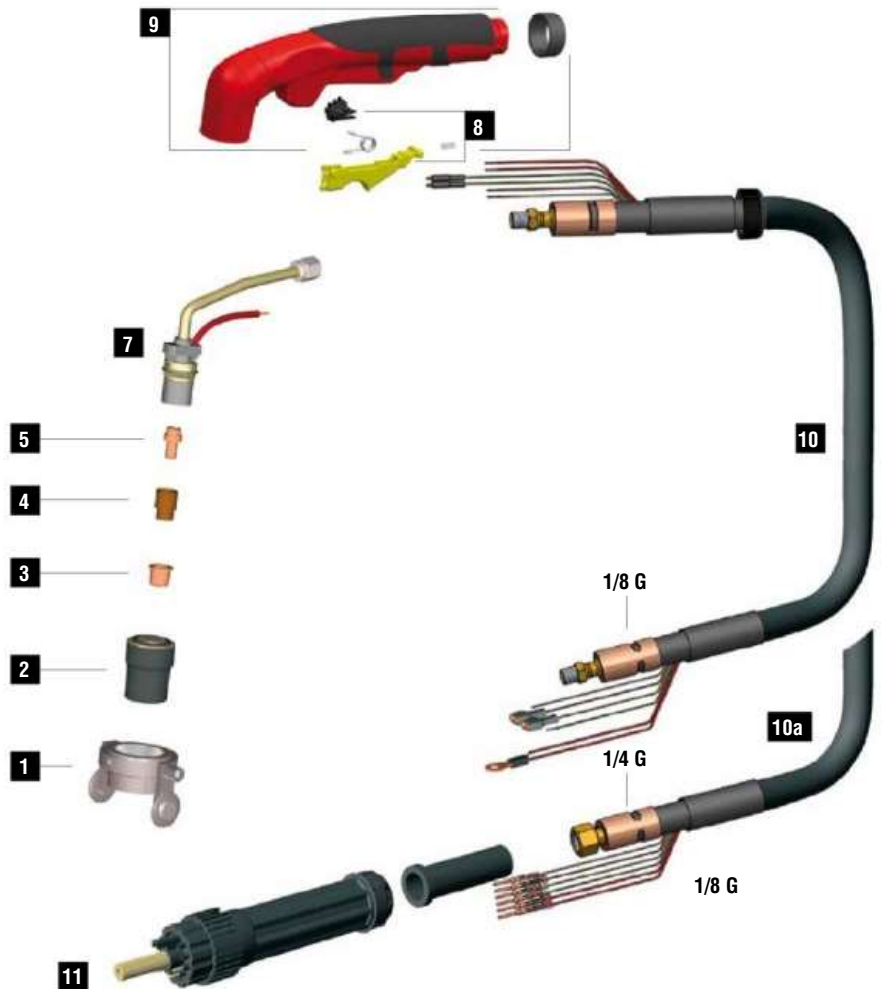

ERGOCUT CB 50

CE EN60974-7

CODE	↔		
PAE006M-060-BA3	6 m	19.7'	 1/8 GAS
PAE006M-001-BA3	6 m	19.7'	 CENTRAL 001

For all pin connection schemes see page 114

TECHNICAL DATA		
 HF	ERGOCUT CB 50	
 1 m	0,6 kg	1.32 lb
 PEAK	500	
 5 bar		
 165 l/min		
 X 60%	50A	
 X 100%	40A	
 10-15 mm	13/32"-19/32"	

	CODE		Description	Ø		↔	CONTACT		DRAG		GOUGING	REF	
1	CV0037		stand off guide	24,3 mm		31 mm							1
2	PC0003		nozzle			35,6 mm						5710121	4
3	PD0014-10		50 A	1,0 mm	.040"	26,1 mm						1306	10
3	PD0015-10		50 A	1,0 mm	.040"	11,2 mm						1304	10
3	PD0015-12		60 A	1,2 mm	.047"	11,2 mm							10
3	PD0019-08		40 A	0,8 mm	.030"	11,6 mm							10
3	PD0019-10		50 A	1,0 mm	.040"	11,6 mm						20131	10
3	PD0019-12		60 A	1,2 mm	.047"	11,6 mm							10
3	PD0063-10		50 A	1,0 mm	.040"	26,8 mm							10
3	PD0063-11		60 A	1,1 mm	.043"	26,8 mm							10
3	PD0063-12		70 A	1,2 mm	.047"	26,8 mm							10
3	PD0085-98		50 A	0,98 mm	.038"	26,2 mm						1366	10
3	PD0088-06		20 A	0,65 mm	.025"	12,3 mm							10
3	PD0088-08		40 A	0,8 mm	.030"	12,3 mm							10
3	PD0088-10		50 A	1,0 mm	.040"	12,3 mm						1396	10
3	PD0088-11		60 A	1,1 mm	.043"	12,3 mm							10
3	PD0088-12		70 A	1,2 mm	.047"	12,3 mm						1308	10
4	PE0007		diffuser			15,6 mm						20101	2
5	PR0017		electrode			17,3 mm						20103	10
5	PR0065		electrode			32,5 mm						1518-HF	10

	CODE		Description	
7	EA0202		O-ring	10
7	PF0050		Ergocut CB 50 torch head	1
8	TP0400		trigger kit	1
9	TP0403		handle kit	1
10	PH4007		coaxial cable - 6 m / 19.7' - 1/8 G (no pin)	1

	CODE		Description	
10a	PH4001		coaxial cable - 6 m / 19.7' - 1/4 G (pin included)	1
11	BW0147		cable support	10
11	FY0014		plasma central adaptor - 7 pins (CB)	1
	EA0254		pin extractor for central adaptor	1
	PT0202		male spring pins kit (5 pcs)	1

STANDARD CONTACT SHORT CONTACT LONG DRAG SHORT DRAG LONG GOUGING